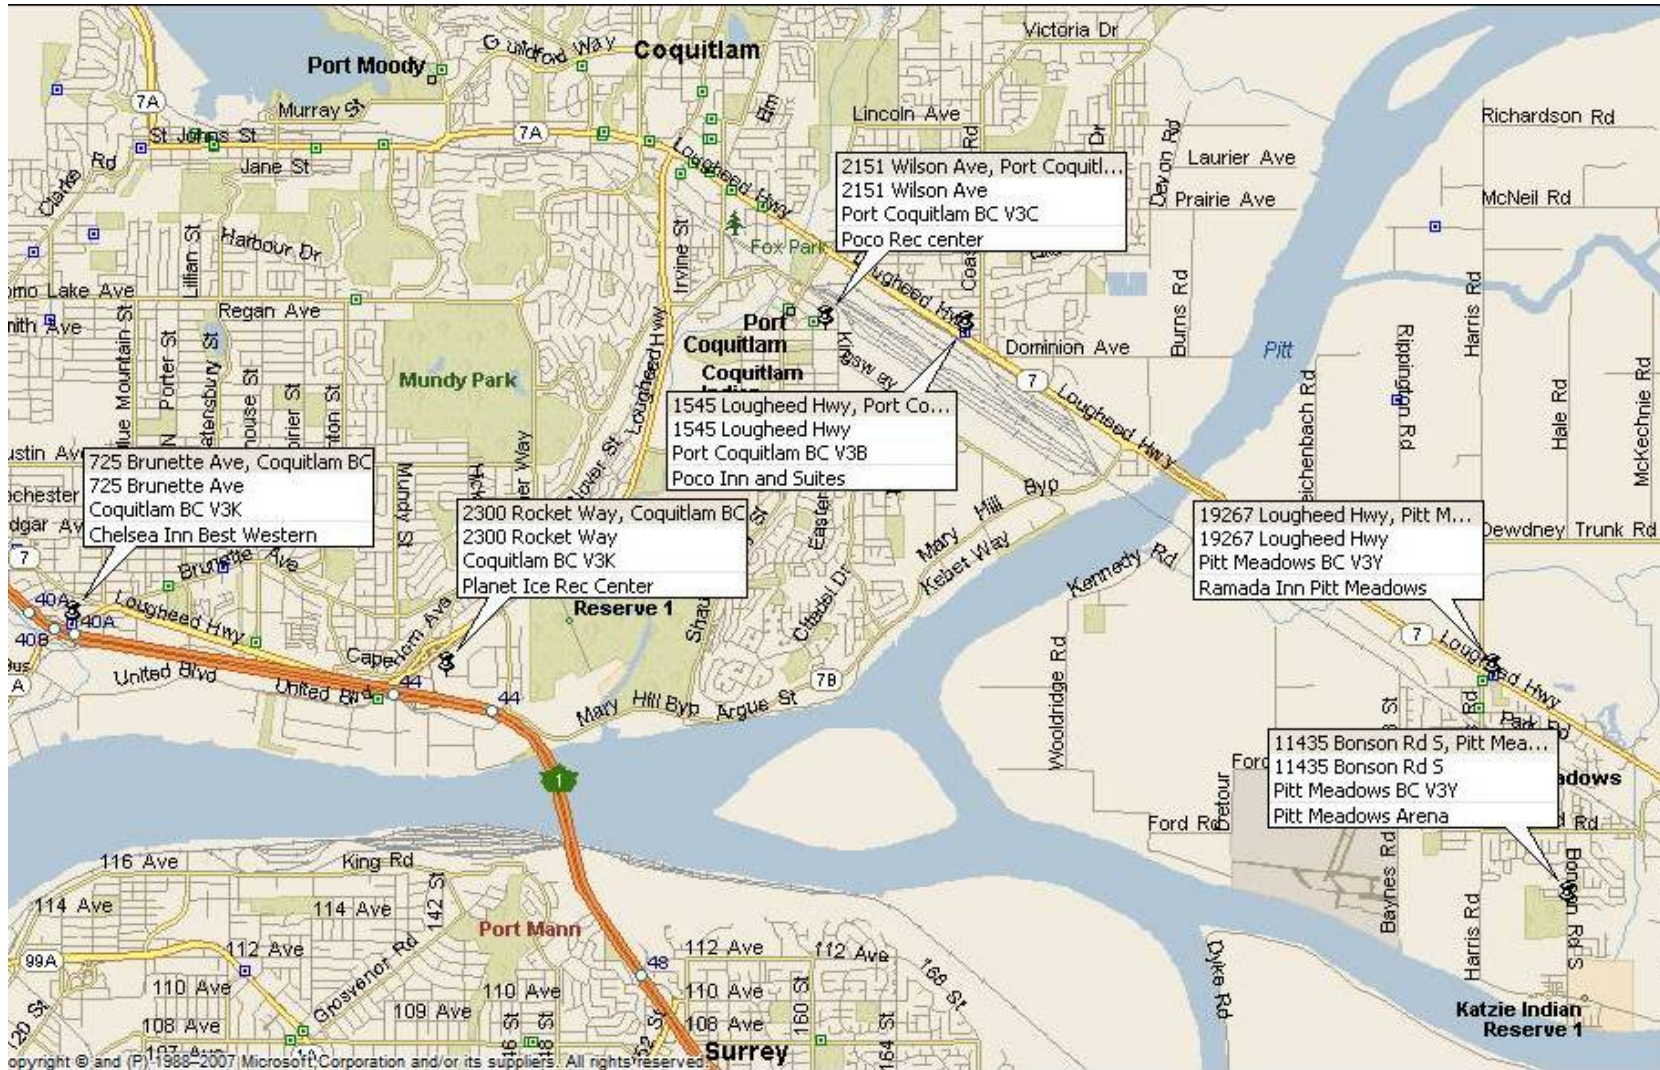

BCRA "A" RINGETTE PROVINCIALS – HOST HOTEL & RINK MAP

- Hotels: Best Western Chelsea Inn – 725 Brunette Avenue, Coquitlam
Best Western Poco Inn and Suites – 1545 Lougheed Highway, Port Coquitlam
Ramada Inn Pitt Meadows – 19267 Lougheed Hwy, Pitt Meadows
- Rinks: Port Coquitlam Rec Center – 2151 Wilson Avenue, Port Coquitlam (host rink)
Pitt Meadows Arena – 11435 Bonson Road, Pitt Meadows
Coquitlam Planet Ice – 2300 Rocket Way, Coquitlam